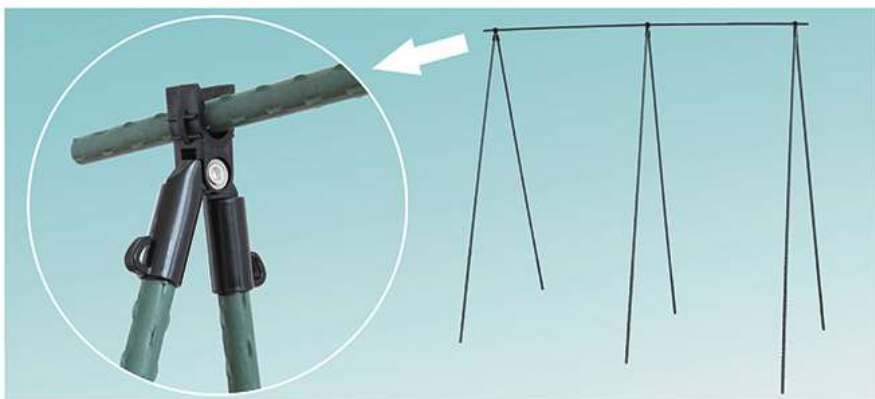

JH1504-19

PRODUCT SIZE
PACKING SIZE

JH1506

PRODUCT SIZE
PACKING SIZE