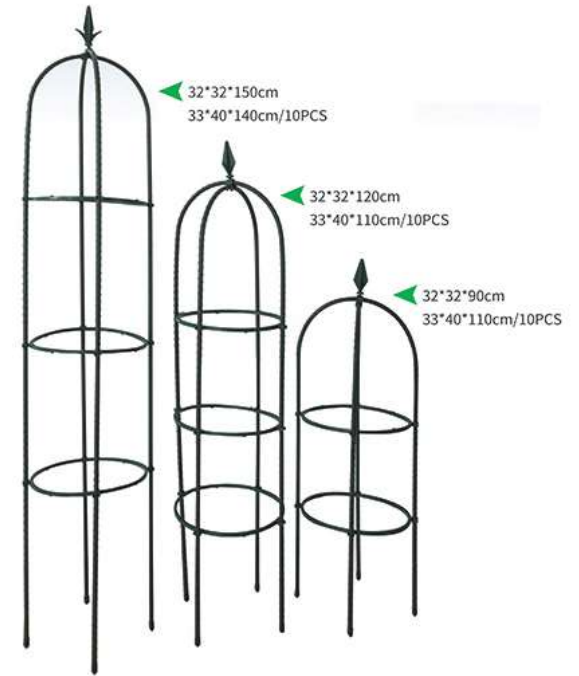

OBE1504

PRODUCT SIZE 21*90cm 26*120cm
38*150cm 26*180cm

PACKING SIZE 41*23*173cm/20PCS
44*28*174cm/14PCS
55*41*196cm/12PCS
57*42*222cm/10PCS