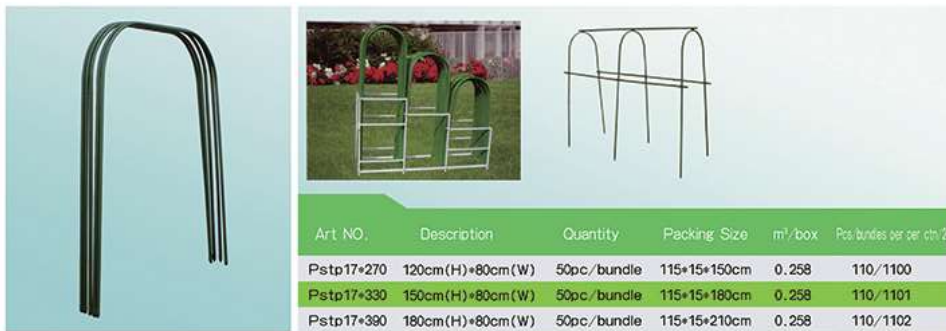

Art NO.	Description	Quantity	Packing Size	m²/box	Pcs/bundles per per ctn./20'
Pstp17*270	120cm(H)*80cm(W)	50pc./bundle	115*15*150cm	0.258	110/1100
Pstp17*330	150cm(H)*80cm(W)	50pc./bundle	115*15*180cm	0.258	110/1101
Pstp17*380	180cm(H)*80cm(W)	50pc./bundle	115*15*210cm	0.258	110/1102